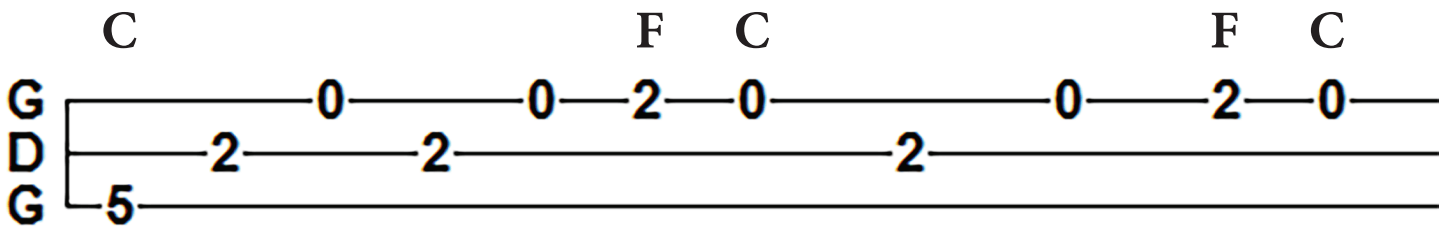

CIGAR BOX GUITAR TABLATURE

PRESENTED BY [C. B. GITY](#) AND [THE SOUTHBOUND STRING COMPANY](#)

Michael Row the Boat Ashore

Arranged for 3-string fretted cigar box guitar tuned to Open G GDG.

This is an old African American slave spiritual song. There are a large number of verses that have been sun cover the years. Check out the [Wikipedia article](#) for more historical info on the song as well as many more verses.

Mich--ael row the boat a---shore hal-----le-----lu----jah

Mich--ael row the boat a---shore hal-----le-----lu-----jah

We hope you are able to make great music from this cigar box guitar tablature!

For more information about the Open G GDG tuning, [check out this article](#) in the cigar box guitar knowledgebase at [CigarBoxGuitar.com](#).

We also have a video by Glenn Watt on how to read and play 3-string tablature like this – [click here to view it on CigarBoxGuitar.com](#).