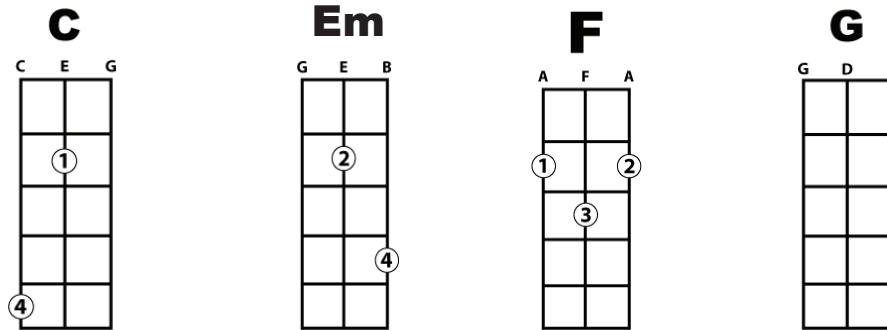

CIGAR BOX GUITAR TABLATURE

PRESENTED BY [C. B. GITY](#) AND [THE SOUTHBOUND STRING COMPANY](#)

Michael Row the Boat Ashore

Arranged for 3-string fretted cigar box guitar tuned to Open G GDG.

This is an old African American slave spiritual song. There are a large number of verses that have been sun cover the years. Check out the [Wikipedia article](#) for more historical info on the song as well as many more verses.

Mich--ael row the boat a---shore hal-----le-----lu----jah

Mich--ael row the boat a---shore hal-----le-----lu-----jah

We hope you are able to make great music from this cigar box guitar tablature!

For more information about the Open G GDG tuning, [check out this article](#) in the cigar box guitar knowledgebase at [CigarBoxGuitar.com](#).

We also have a video by Glenn Watt on how to read and play 3-string tablature like this – [click here to view it on CigarBoxGuitar.com](#).