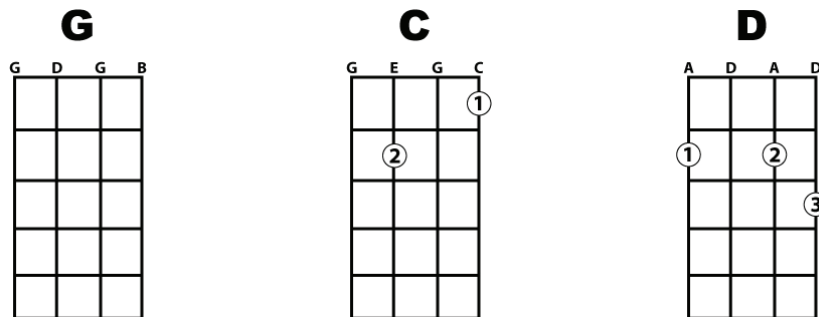

# CIGAR BOX GUITAR TABLATURE

PRESENTED BY [C. B. GITTY](#) AND [THE SOUTHBOUND STRING COMPANY](#)

## Amazing Grace

*Arranged for 4-string fretted cigar box guitar tuned to Open G GDGB.*

This is very likely the best known Christian hymn in all of the world. See the song's [Wikipedia entry](#) for much more information, history, additional verses and more.

	G		C		G				D	
B		0				0		0	0	
G		0		2				0	0	
D	0-2-4			2	0	0-2-4			2	
G									3	
	A-----maz---in---g grace how sweet the sound tha--t saved a-----a wretch li--ke me									
		G		C		G			D	G
	0-1	3	0		0			0	0	0
			0		2	0			0	0
					2	0	0-2-4		2	0
	I--I once wa---s lost, but now I'm found. Wa--s blind bu---t now I see.									

We also have a video by Glenn Watt on how to read and play 3-string tablature like this – [click here to view it on CigarBoxGuitar.com](#).